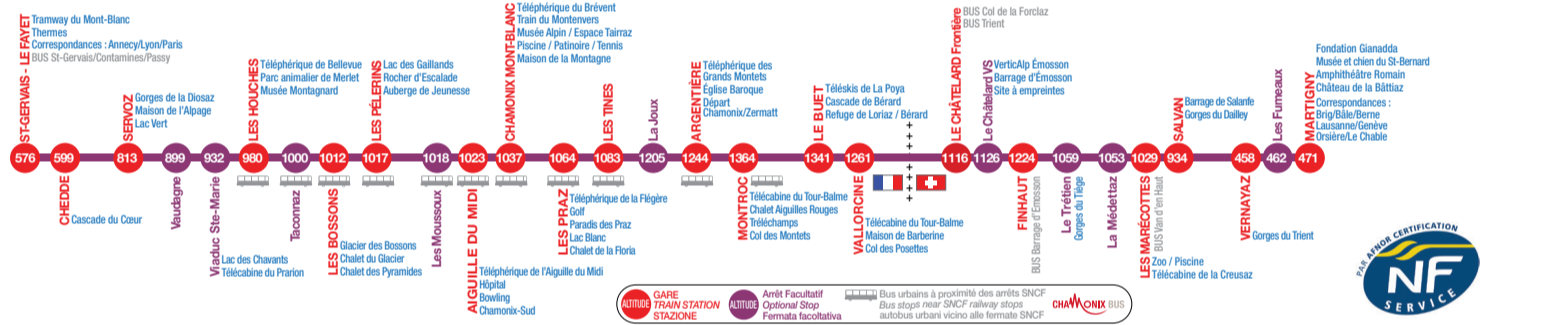

HORAIRES > DU 8 AU 26 AVRIL 2024
TIMETABLE > FROM 8TH TO 26TH APRIL 2024
ORARI > DAL 8 AL 26 APRILE 2024

ST GERVAIS-LE FAYET > CHAMONIX MONT-BLANC > MARTIGNY

Table with multiple columns showing bus and train schedules between ST Gervais-le Fayet, Chamonix Mont-Blanc, and Martigny. Includes departure times and SNCF/TER/TMR circulations.

NAVETTES ST GERVAIS-LE-FAYET > CHEDDE

Table showing shuttle schedules from St Gervais-le Fayet to Chedde with departure times and shuttle numbers.

NAVETTES CHEDDE > ST GERVAIS-LE-FAYET

Table showing shuttle schedules from Chedde to St Gervais-le Fayet with departure times and shuttle numbers.

QR code and text: TÉLÉCHARGEZ LA FICHE HORAIRE LIGNE 44

MARTIGNY > CHAMONIX MONT-BLANC > ST GERVAIS-LE FAYET

Table with multiple columns showing bus and train schedules between Martigny, Chamonix Mont-Blanc, and St Gervais-le Fayet. Includes departure times and SNCF/TER/TMR circulations.