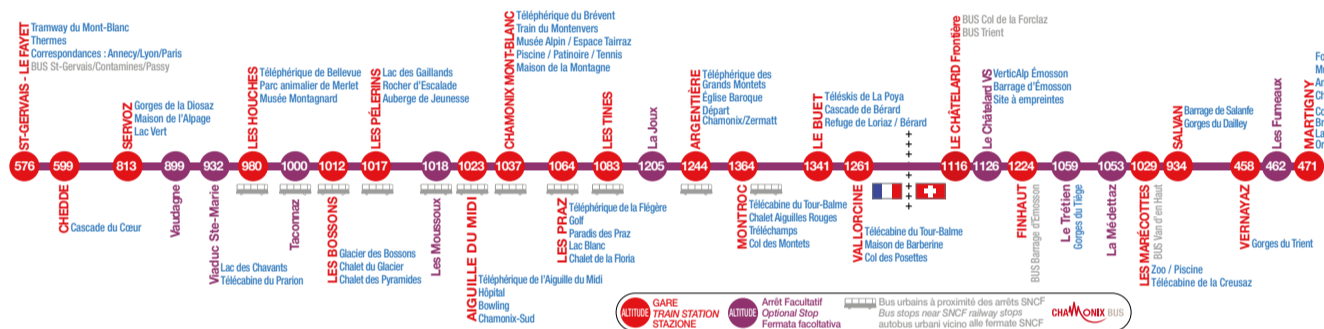

HORAIRES > DU 1^{ER} AU 07 AVRIL 2024
TIMETABLE > FROM APRIL 01ST TO 07TH 2024
ORARI > DAL 01 AL 07 APRILE 2024

ST GERVAIS-LE FAYET > CHAMONIX MONT-BLANC > MARTIGNY

Table with 24 columns representing train numbers and 24 rows representing stations from ST GERVAIS-LE FAYET to MARTIGNY. Includes departure times and SNCF/TMR circulation numbers.

Téléchargez la fiche horaire ligne 44. Réalisation de travaux d'infrastructure entre St Gervais-Le Fayet et Chamonix Mont-Blanc du 08/04 au 26/04. Service de remplacement par autocar.

MARTIGNY > CHAMONIX MONT-BLANC > ST GERVAIS-LE FAYET

Table with 24 columns representing train numbers and 24 rows representing stations from MARTIGNY to ST GERVAIS-LE FAYET. Includes departure times and SNCF/TMR circulation numbers.

Service information in French and Italian. Includes rules for bicycle transport, group reservations, and bus replacement services.